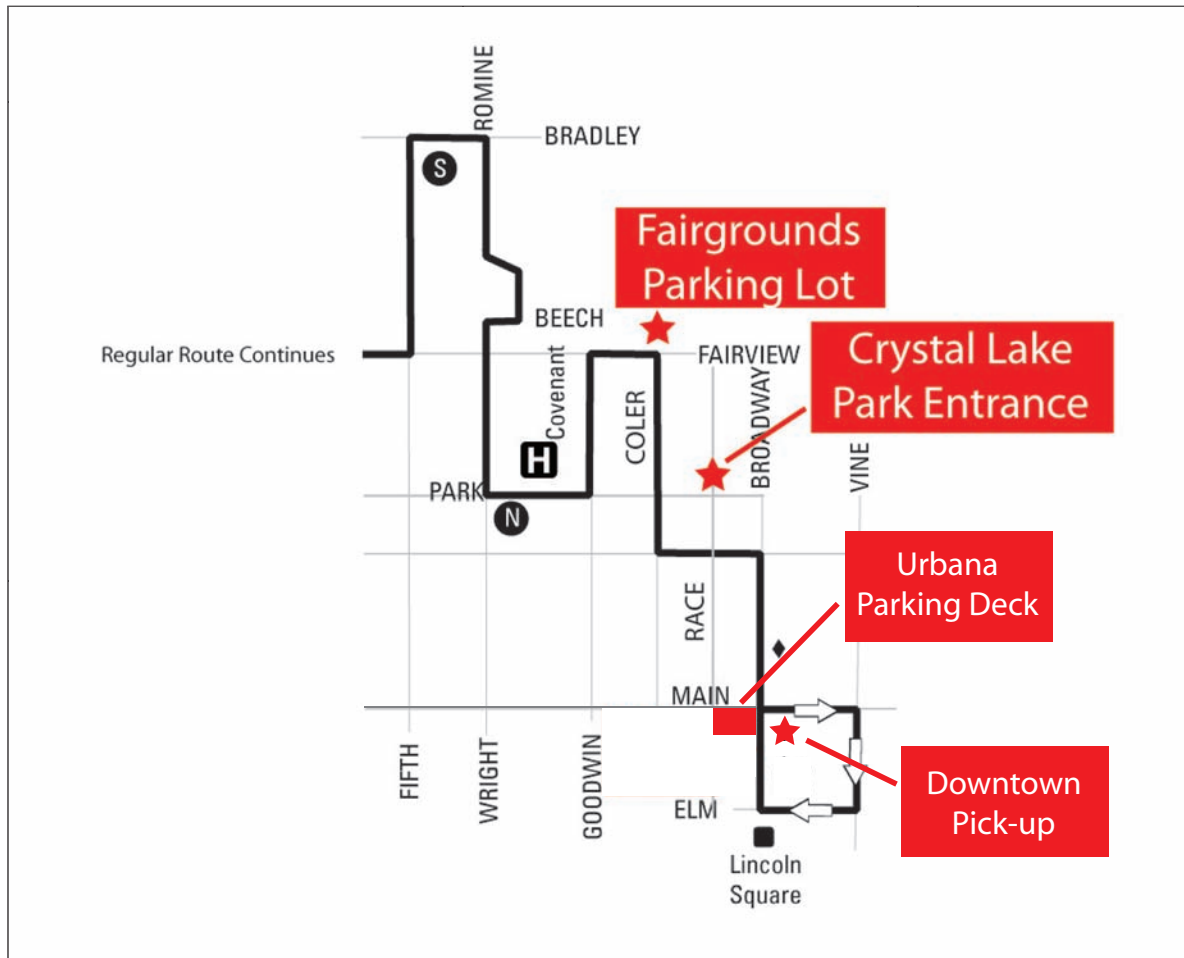

★ MTD Chautauqua Route Map

To help reach the Chautauqua using public transportation, MTD will operate the Grey Line (route 7 on weekdays and route 70 route on weekends). Buses will make a circuit between the downtown Urbana parking deck, the County Fairgrounds parking lot and the Crystal Lake Park entrance at Park Street. The Circuit will run at 15 minute intervals.