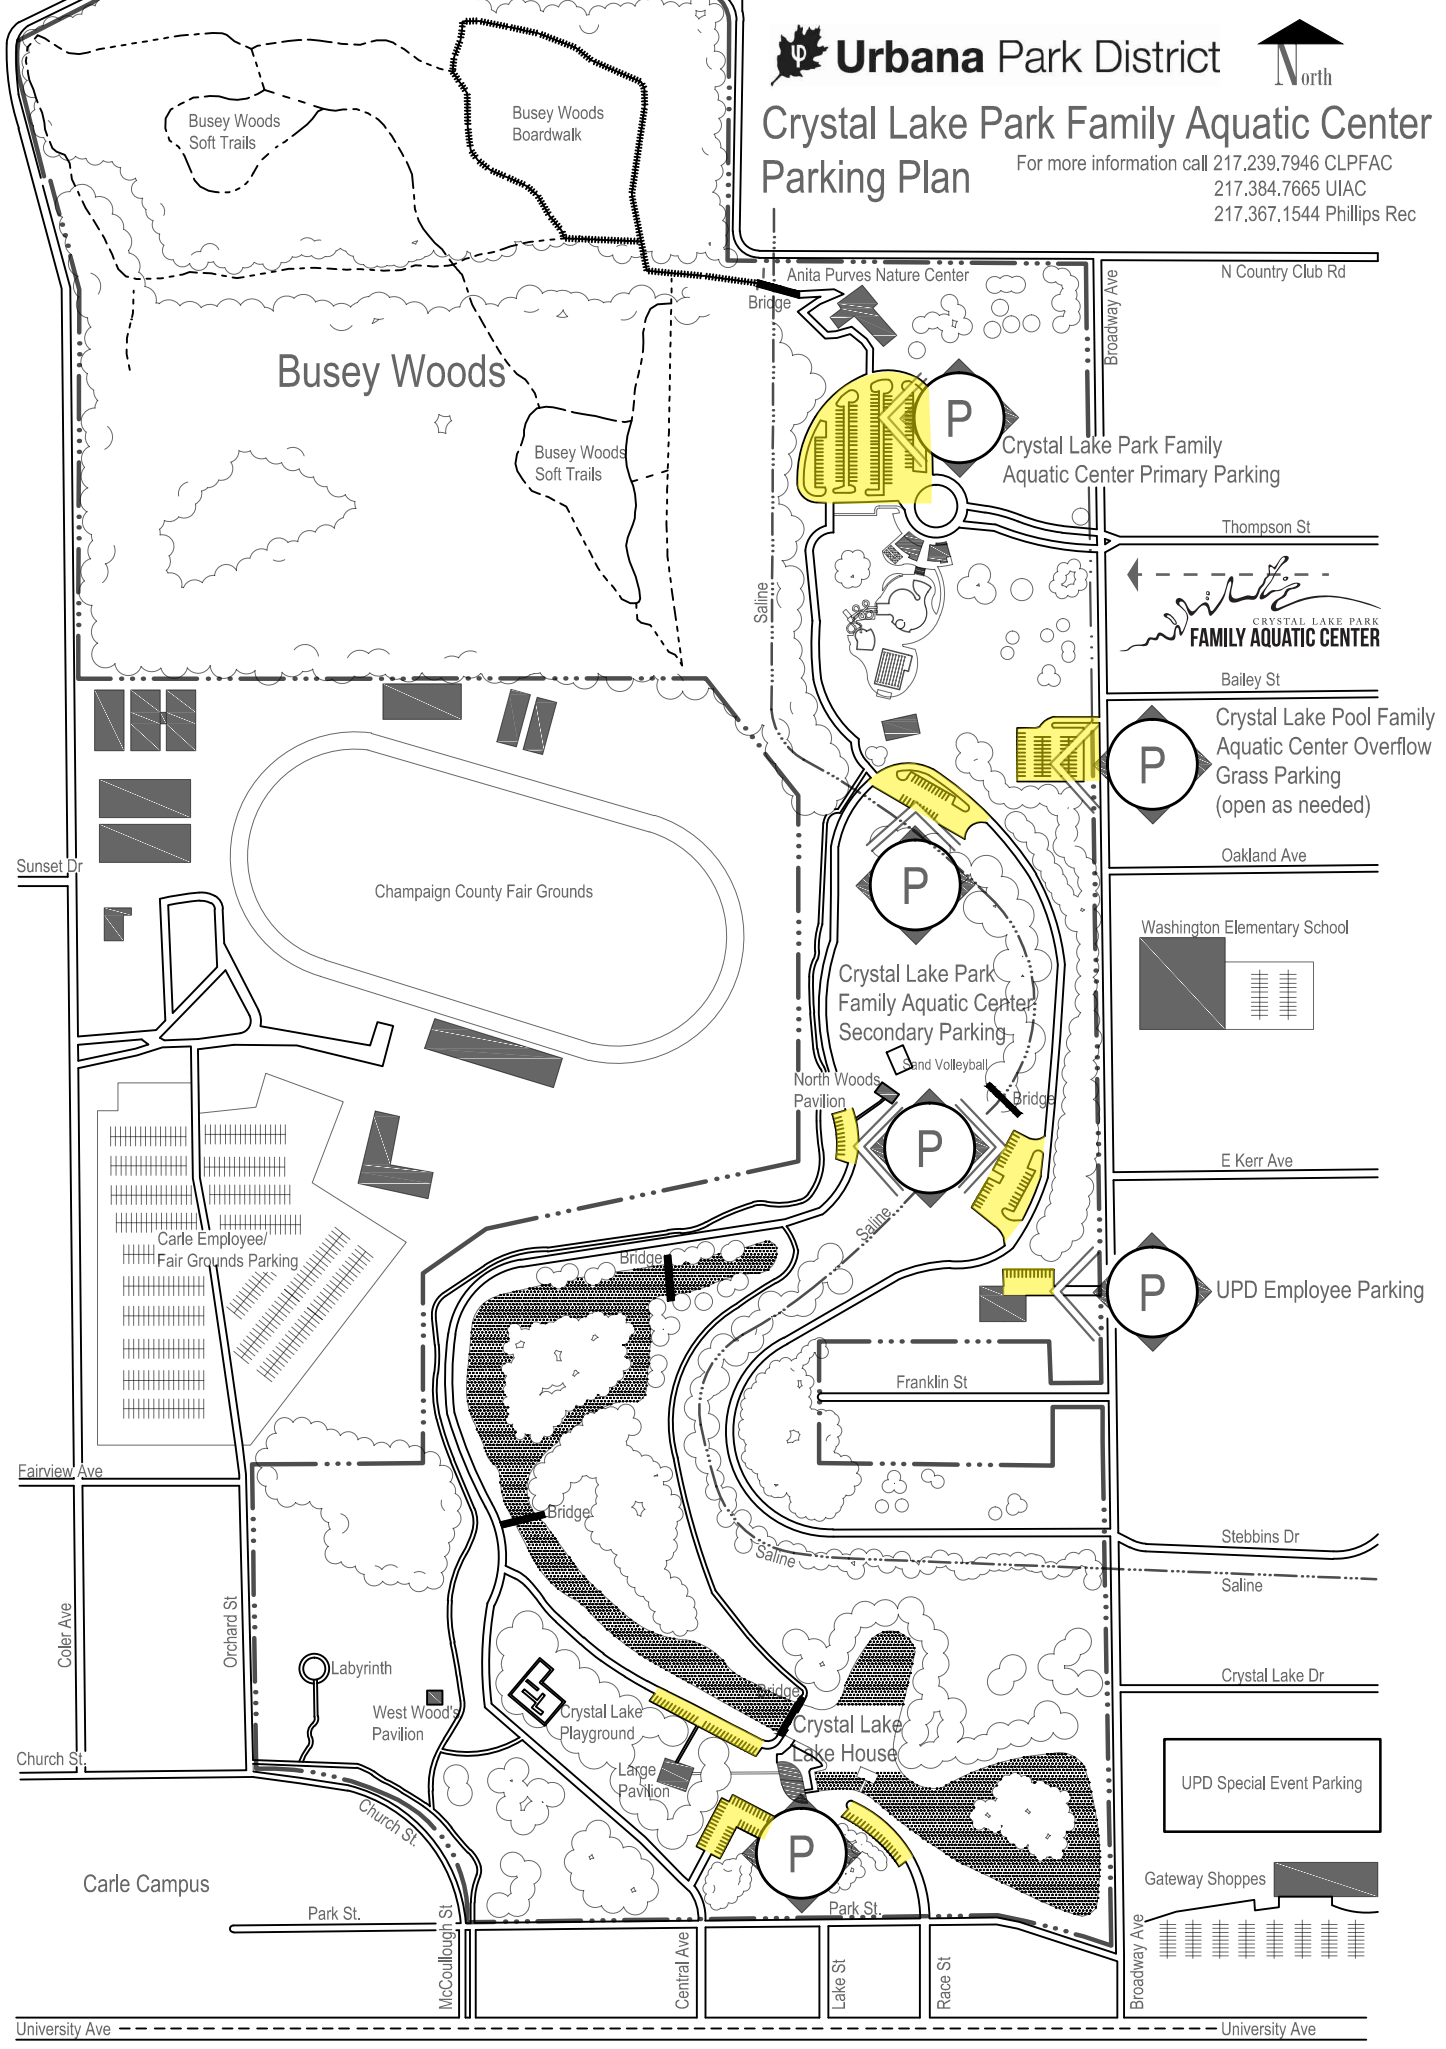

Crystal Lake Park Family Aquatic Center Parking Plan

For more information call 217.239.7946 CLPFAC
217.384.7665 UIAC
217.367.1544 Phillips Rec

P Crystal Lake Pool Family Aquatic Center Overflow Grass Parking (open as needed)

P Crystal Lake Park Family Aquatic Center Primary Parking

P Crystal Lake Park Family Aquatic Center Secondary Parking

P UPD Employee Parking

P UPD Special Event Parking