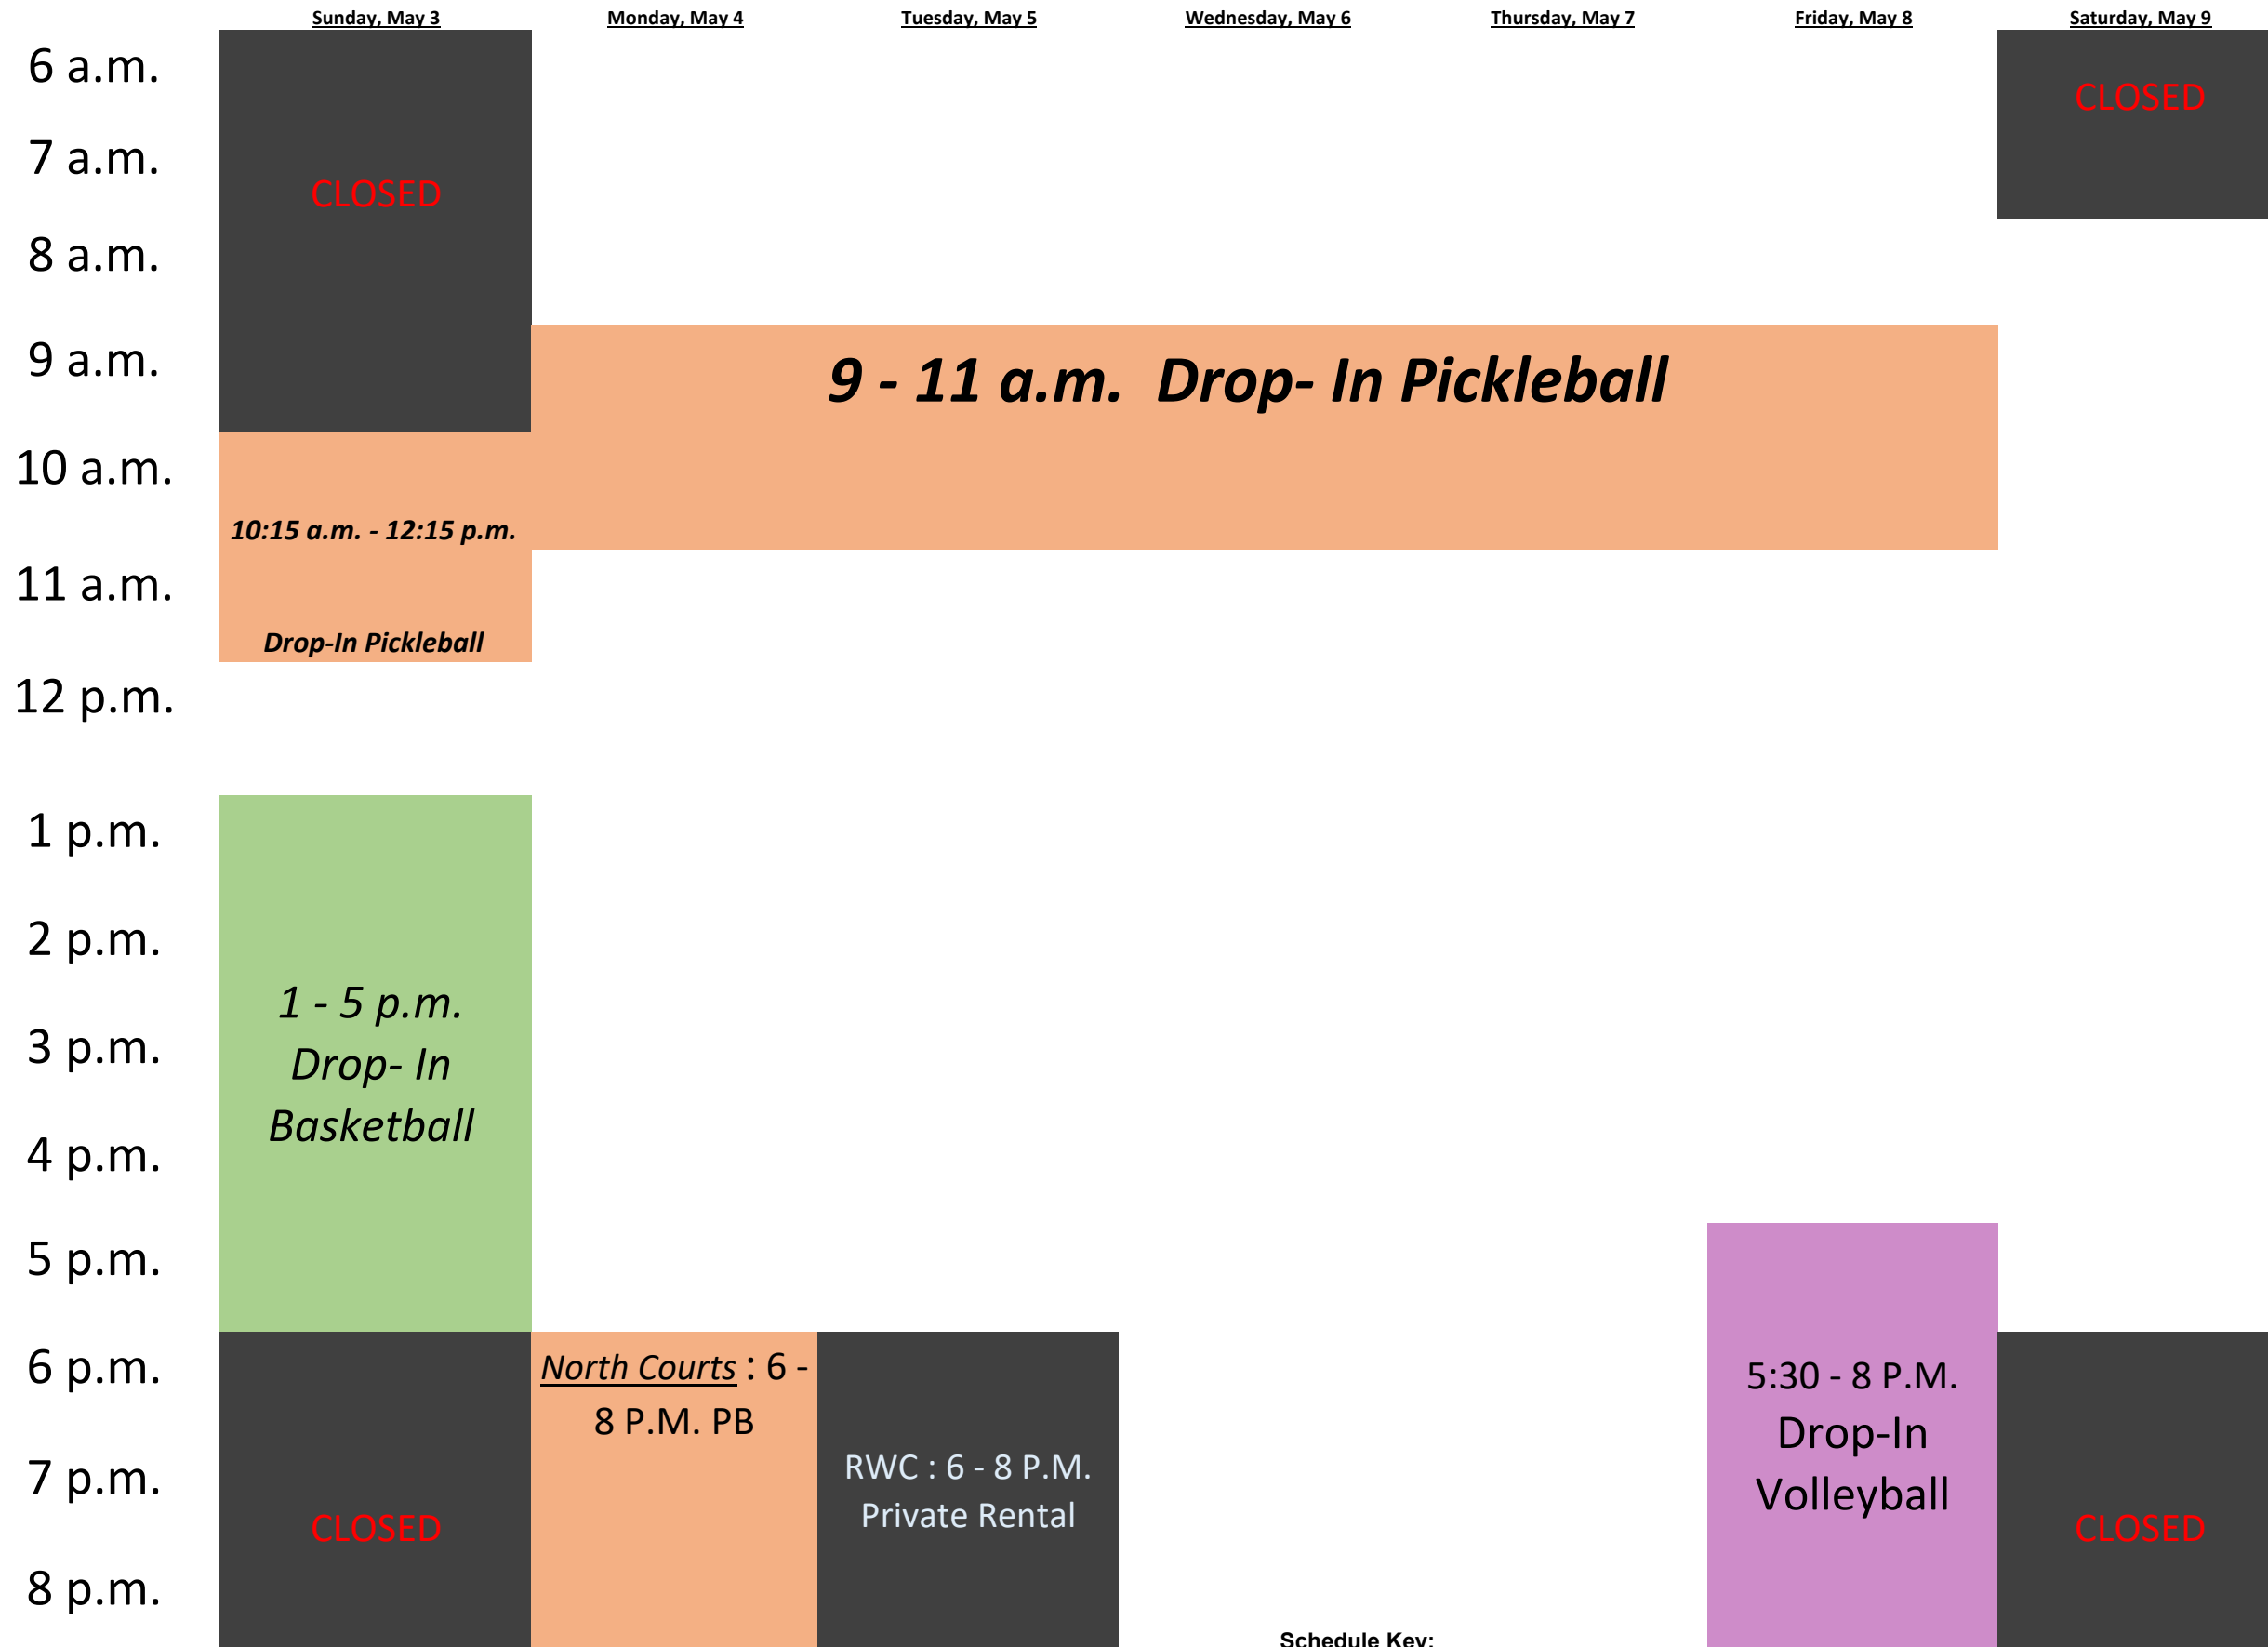

Gym Schedule

Schedule Key:

Any open time means it is open gym

*If it specifies specific courts - the remaining space is open gym.

RWC= Rinehart West Court REC= Rinehart East Court NWC = North West Court NEC: North East Court