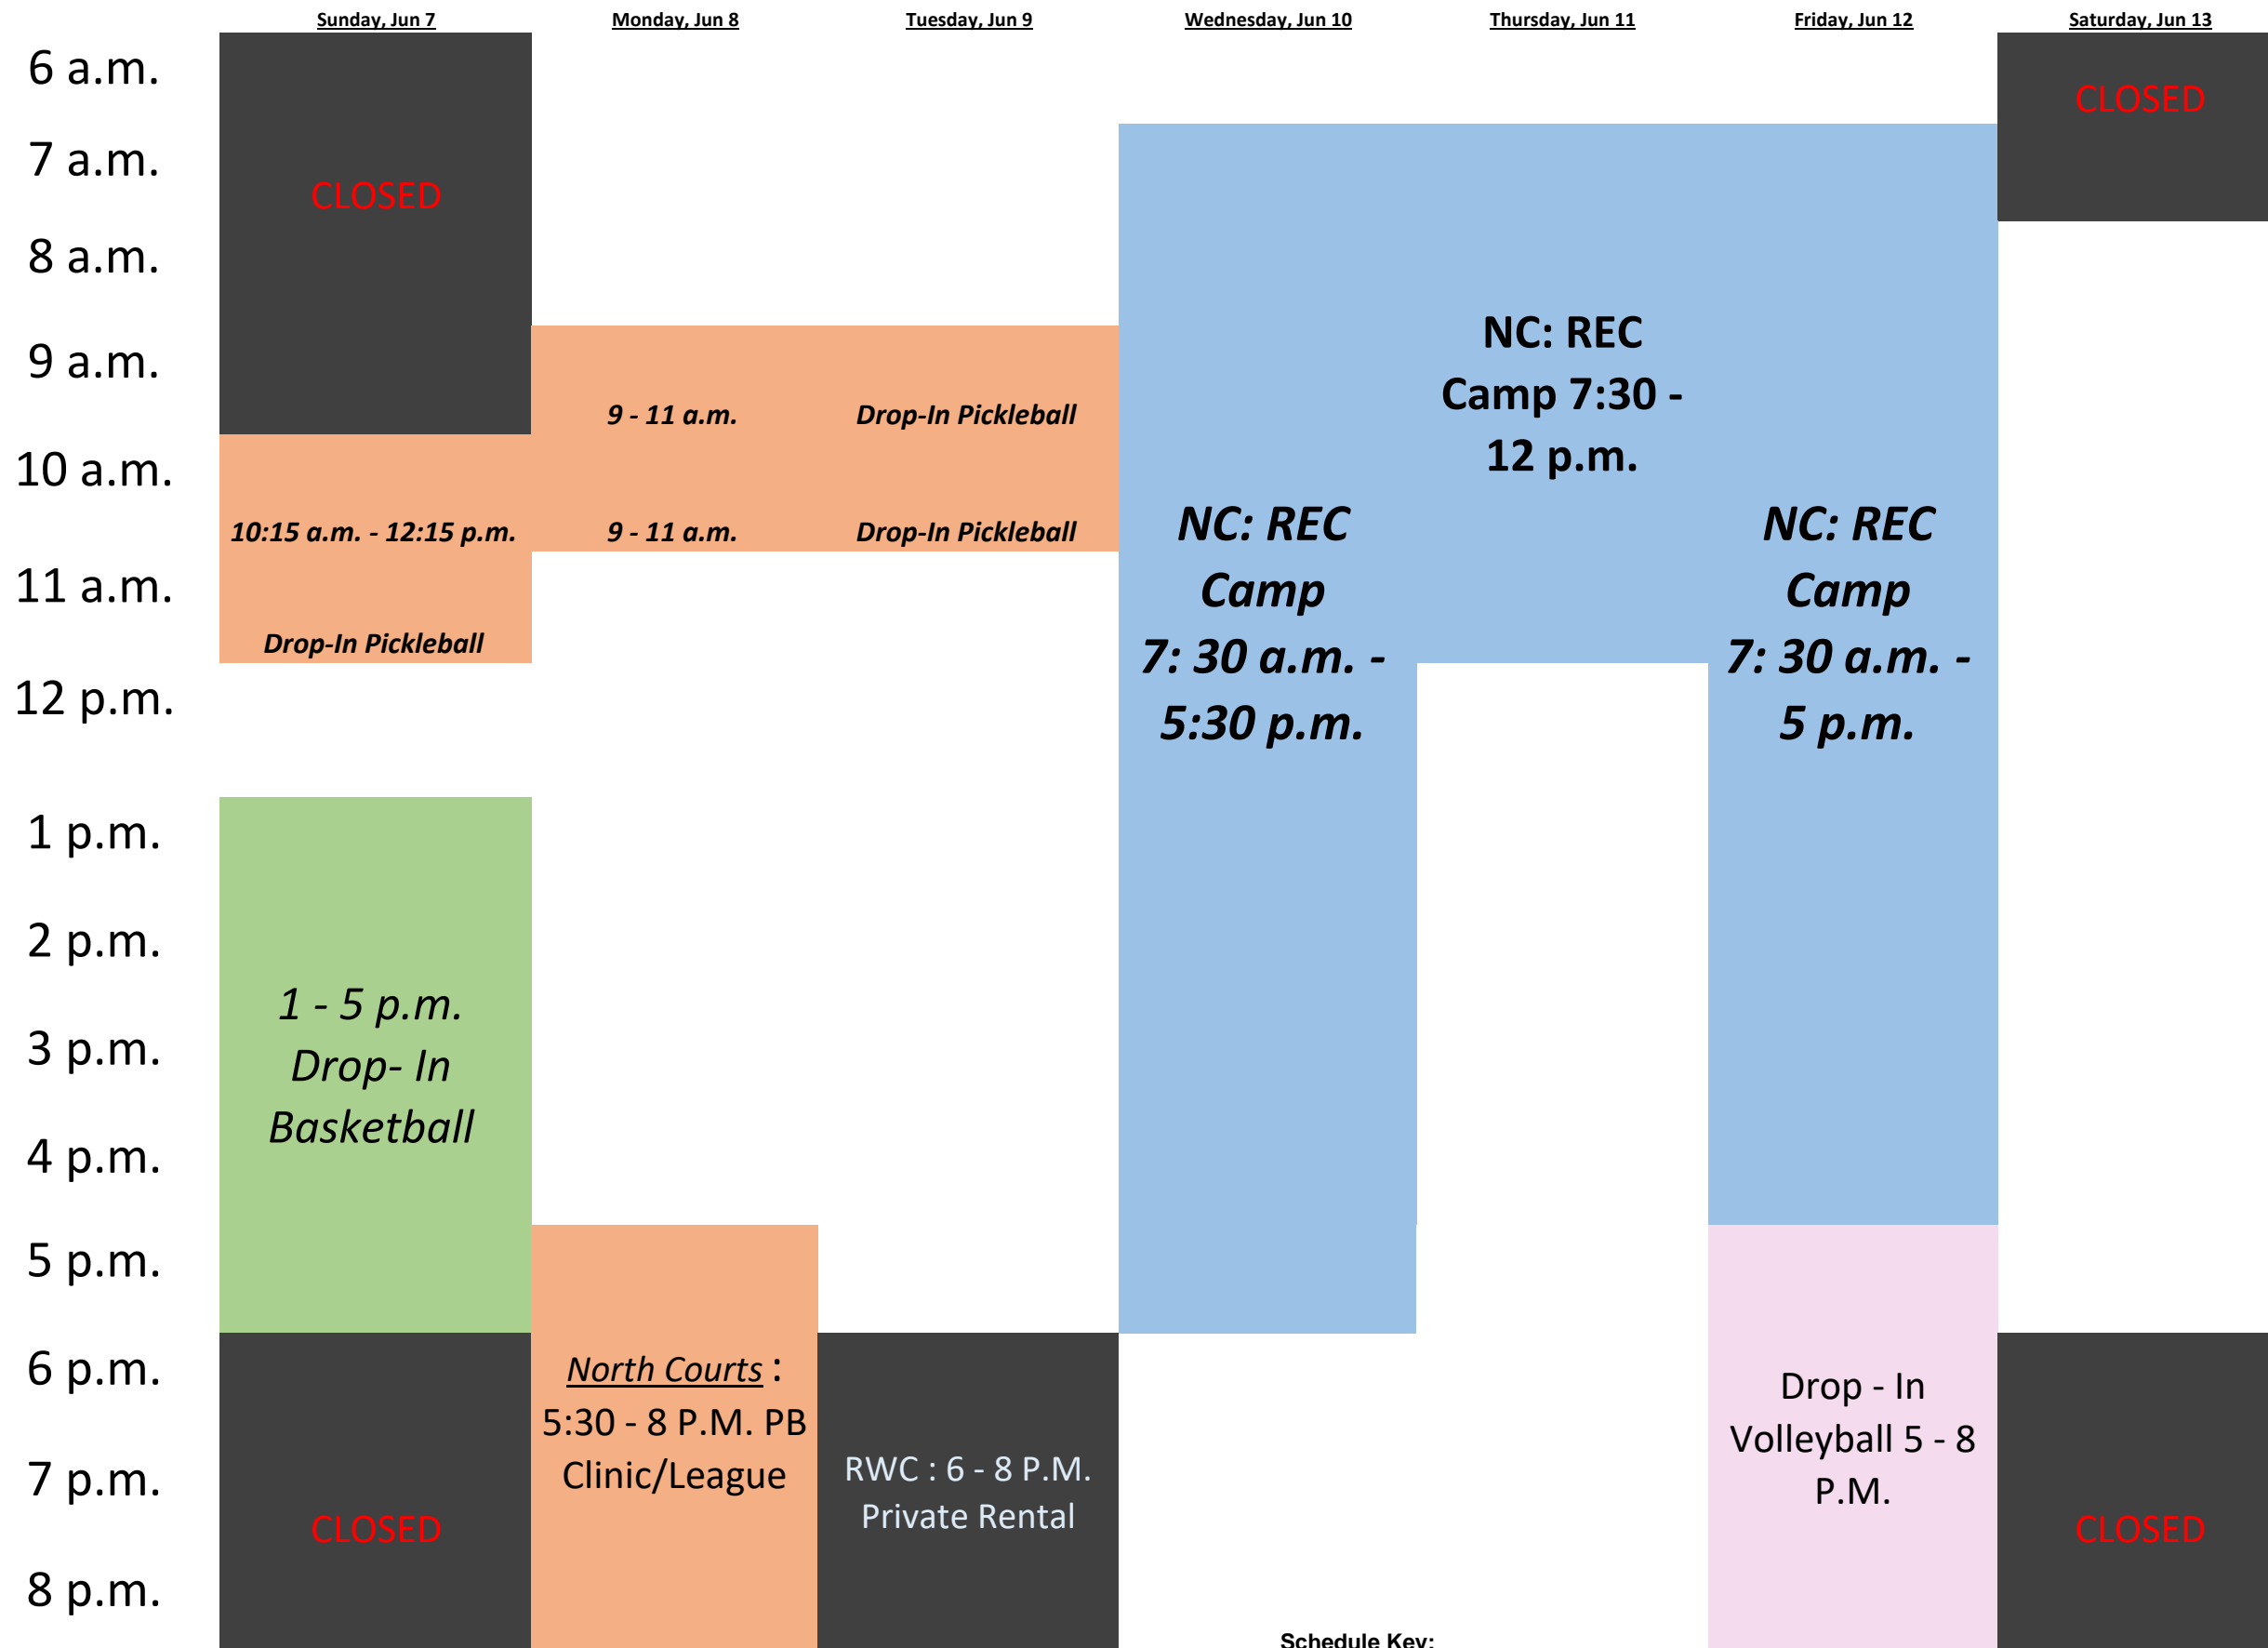

Gym Schedule

Schedule Key:

Any open time means it is open gym

*If it specifies specific courts - the remaining space is open gym.

RWC= Rinehart West Court REC= Rinehart East Court NWC = North West Court NEC: North East Court